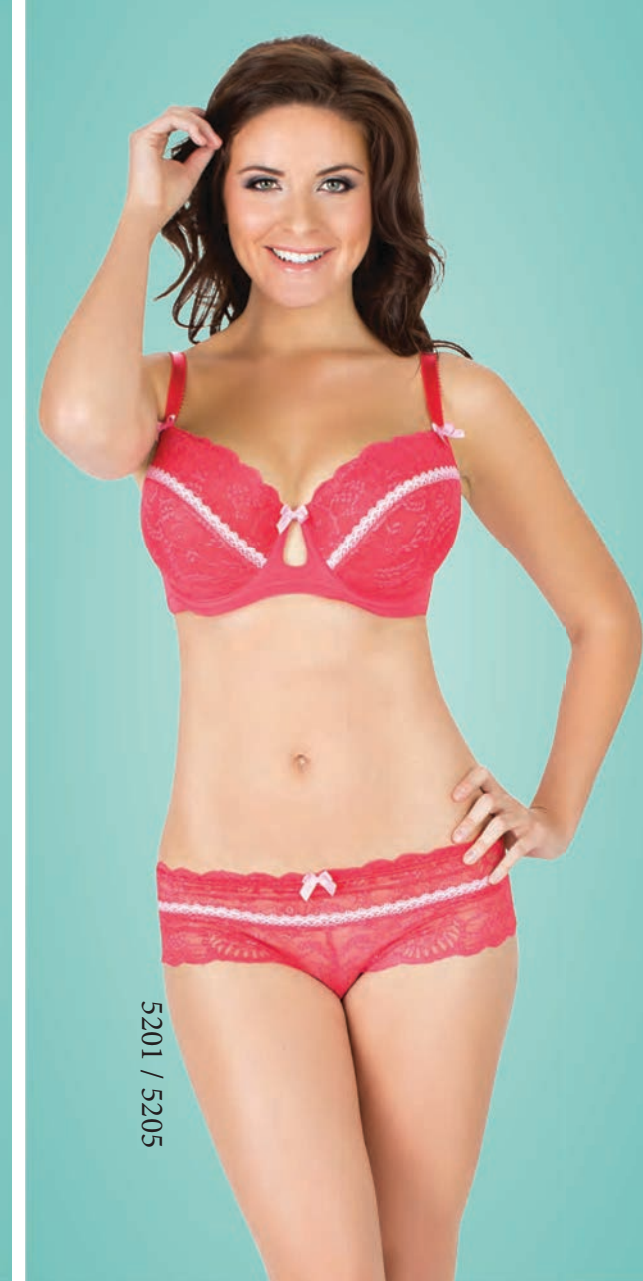

Composition
88% Nylon / 12% Spandex
(88% Nylon / 12% Elasthane)

SPRING
SUMMER

Natalia

5202 Wire Bra
(Soutien-gorge à armatures)
Size 30-40D, DD, E, F, FF, G

5203 Bikini
(Slip)
Size XS-XXL

5201 Padded Bra
(Soutien-gorge embourré à armatures)
Size 30-40D, DD, E, F, FF, G

5205 Hipster
(Shorty)
Size XS-XXL

5208 Underwire Unlined Babydoll
(Nuisette à armatures)
Size 30-40D, DD, E, F, FF, G