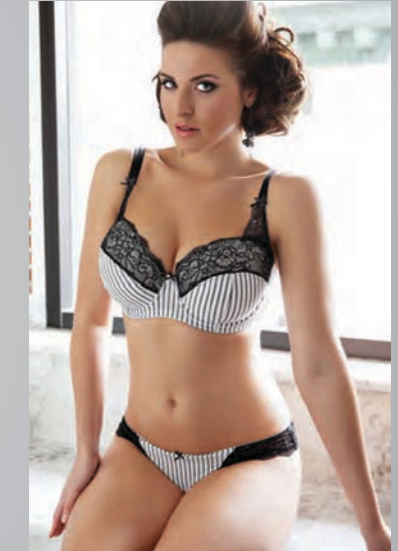

Spring / Summer 2014 (Printemps / été 2014)
Counter Card 8.5" x 13"

Louisa
4202 / 4205
Wire Bra / Hipster
(Tango Red / White)

Charlotte
6901 / 6905
Padded Bra / Bikini
(Wild Pink)

Natalia
5202 / 5205
Wire Bra / Hipster
(Cabaret Red)